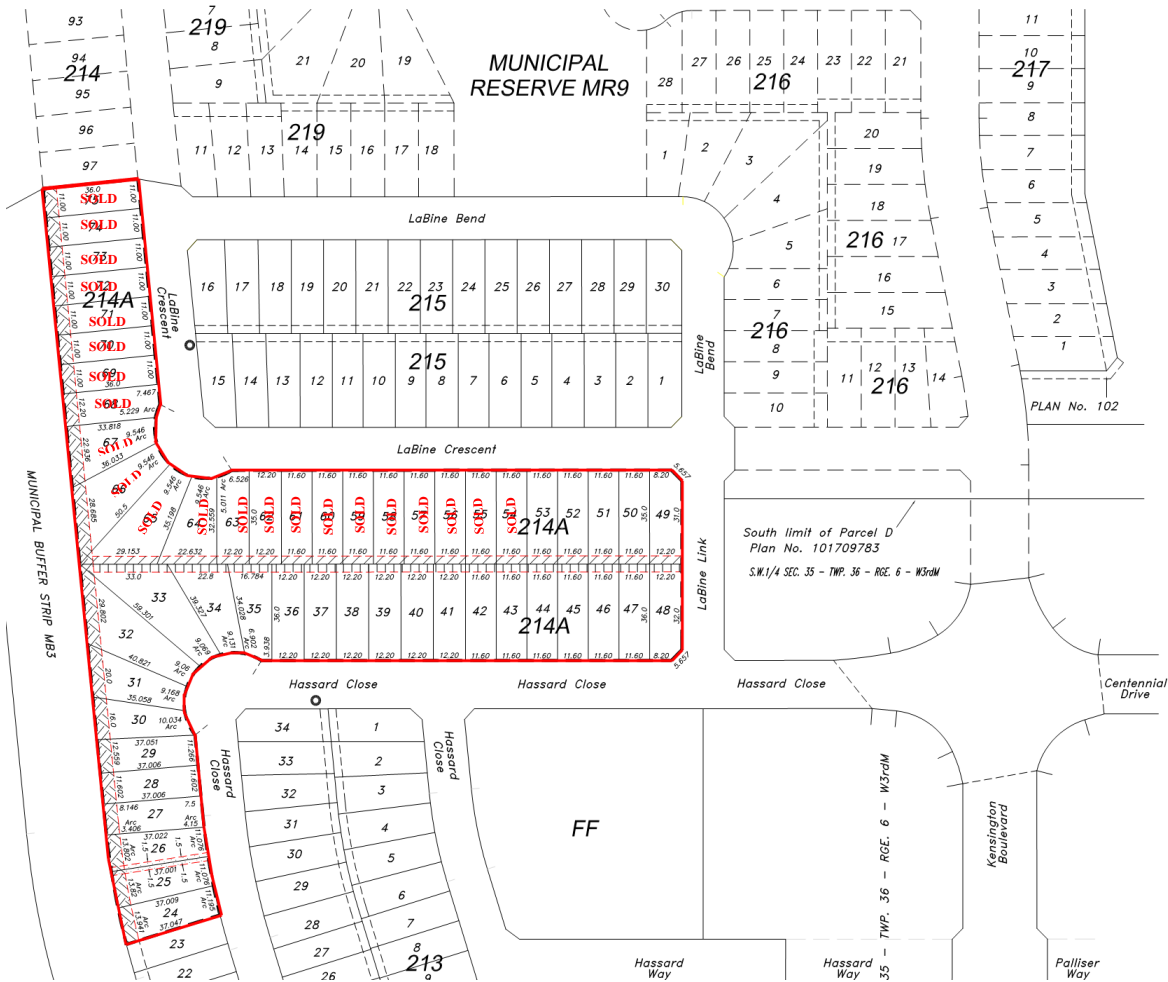

FOR SALE

30 single family lots in the Kensington neighbourhood.

Lots are fully serviced and ready for immediate build out.

To be sold as a package or in groups of ten or more.

Financing terms may be available for qualified buyers.

About the Area

Kensington is one of Saskatoon's newest residential areas. Located in the west end of the city, Kensington offers easy access to major roadways such as 22nd Street and Circle Drive, giving residents a stress-free commute.

Contact Us

For more information, please contact info@meridiandevlopment.ca.

Lot Information and Pricing

Lot	Lot Frontage metres	Lot Depth metres	Selling Price
24	11.2	37.0	\$116,360
25	11.1	37.0	\$115,330
26	11.1	37.0	\$115,330
27	11.7	37.0	\$121,510
28	11.6	37.0	\$120,480
29	11.3	37.1	\$117,390
30	10.0	37.1	\$129,500
31	9.2	40.8*	\$129,500
32	9.1	59.3*	\$141,500
33	9.1	59.3*	\$141,500
34	9.1	39.3*	\$143,320
35	10.8	36.0	\$144,800
36	12.2	36.0	\$143,100
37	12.2	36.0	\$124,650
38	12.2	36.0	\$124,650
39	12.2	36.0	\$124,650
40	12.2	36.0	\$124,650
41	12.2	36.0	\$124,650
42	11.6	36.0	\$117,480
43	11.6	36.0	\$117,480
44	11.6	36.0	\$117,480
45	11.6	36.0	\$117,480
46	11.6	36.0	\$117,480
47	11.6	36.0	\$117,480
48	13.9	36.0	\$139,499
49	13.9	35.0	\$139,499
50	11.6	35.0	\$118,480
51	11.6	35.0	\$118,480
52	11.6	35.0	\$118,480
53	11.6	35.0	\$118,480
54	11.6	35.0	SOLD
55	11.6	35.0	SOLD
56	11.6	35.0	SOLD
57	11.6	35.0	SOLD
58	11.6	35.0	SOLD
59	11.6	35.0	SOLD
60	11.6	35.0	SOLD
61	11.6	35.0	SOLD
62	12.2	35.0	SOLD
63	11.5	35.0	SOLD
64	9.5	35.2*	SOLD
65	9.5	50.5*	SOLD
66	9.5	50.5*	SOLD
67	9.5	36.0	SOLD
68	12.7	36.0	SOLD
69	11.0	36.0	SOLD
70	11.0	36.0	SOLD
71	11.0	36.0	SOLD
72	11.0	36.0	SOLD
73	11.0	36.0	SOLD
74	11.0	36.0	SOLD
75	11.0	36.0	SOLD

* Lots are pie shaped, noted longest depth

**Plus applicable taxes